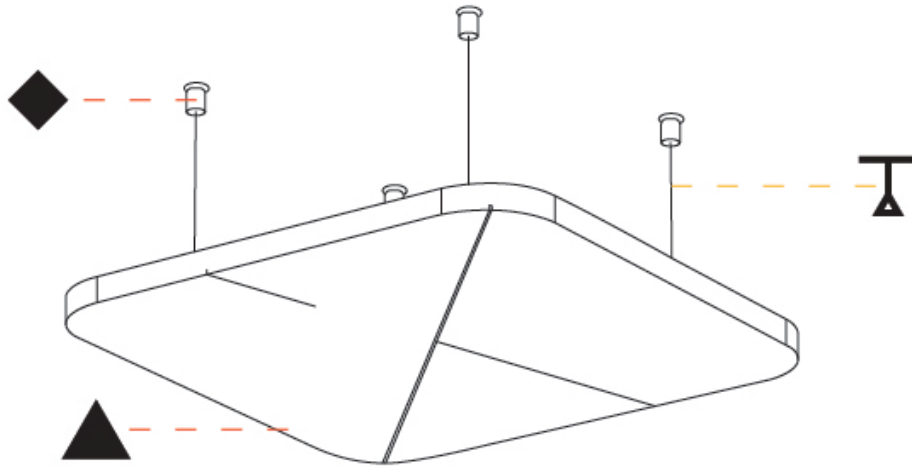

QUANTUM ACOUSTIC PANEL SUSPENSION

A300706-

PROJECT _____

TYPE _____

SPECIFIER _____

QUANTITY _____

DATE _____

A